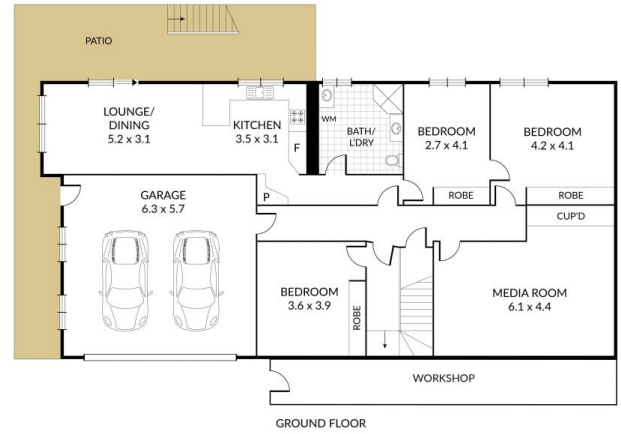

2 Kona Crescent Bonnell's Bay NSW

6  3  2 

Here's an opportunity you don't want to miss. This big & beautiful home in Bonnell's Bay's premium estate takes full advantage of its elevated location to capture the views over Lake Macquarie. Designed with a built-in 2-bedroom granny flat it's like you're buying 2 homes in 1.

Type : House
Price : \$ 1,215,000
Land Size : 672 sqm
View : <https://www.renshaw.realestate/sale/nsw/lake-macquarie-west/bonnells-bay/residential/house/8066628>

Get ready to re-connect with family in the open plan living and well-appointed kitchen, all with high 2.7m ceilings. The living space opens onto the wrap-around verandah where you can enjoy the summer breezes. The main home has 4 generous bedrooms, each with built-in wardrobes and air conditioning. Prepare to host the next movie marathon from home in your fully-equipped home cinema it comes with a Sony

[For full version visit the website](#)

Brad Renshaw
 02 4977 3555

Internal 345m² External 327m² Land Size 672m²

2 Kona Crescent, **Bonnells Bay**

NORTH

6 x 3 x 2 x

NOTE: Every precaution has been taken to verify the accuracy of the above details. However, prospective purchasers are advised to make their own enquiries.